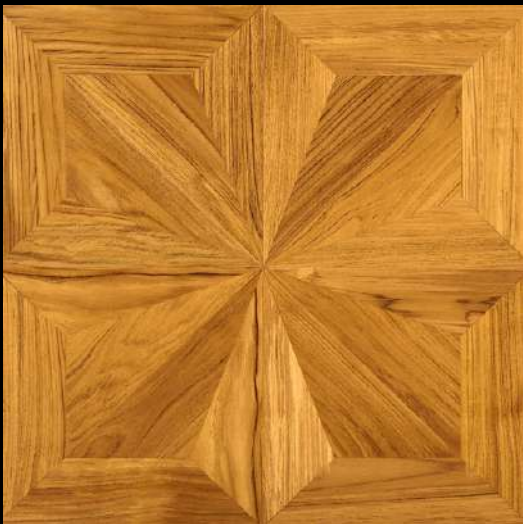

Elevate your space with our stunning pattern engineered flooring, combining durability and exquisite design. Crafted from high quality wood, each plank features intricate patterns from classic herringbone to contemporary geometric styles offering endless customization. Engineered for superior stability, this flooring is perfect for any environment and easy to maintain, resisting scratches and stains for long lasting beauty. Available in a variety of finishes and wood species, our pattern engineered flooring is the perfect choice to enhance your interior design.

Teak & Merbau :
15 mm (T) x 390 mm (W) x 390 mm (L)

• THE PATTERN

Roma

Praha

Star

Raja

Transform your interior with our versatile wood panels, designed to enhance both walls and ceilings with natural elegance. Their easy installation and lightweight design allow for seamless application in residential or commercial spaces. Whether you're looking to create a cozy atmosphere in a living room or add sophistication to a commercial setting, our wood panels provide durability and style, elevating your design to new heights.

Teak, Merbau, Keruing, Bangkirai :
10 mm (T) x 90 mm (W) x 1000 mm (L)

LUMBER CEILING WALL PANEL

SLAB ● TABLE

Each slab showcases the natural beauty of the wood, featuring unique grains and rich colors that tell a story of authenticity and craftsmanship. With its robust structure and durable finish, this table slab is not only a stunning centerpiece but also built to withstand the test of time. Perfect for custom dining tables, desks, or unique furniture pieces, our solid wood slab adds a touch of elegance and warmth to any space. Embrace the timeless appeal of natural wood and create a statement piece that will be cherished for years to come.